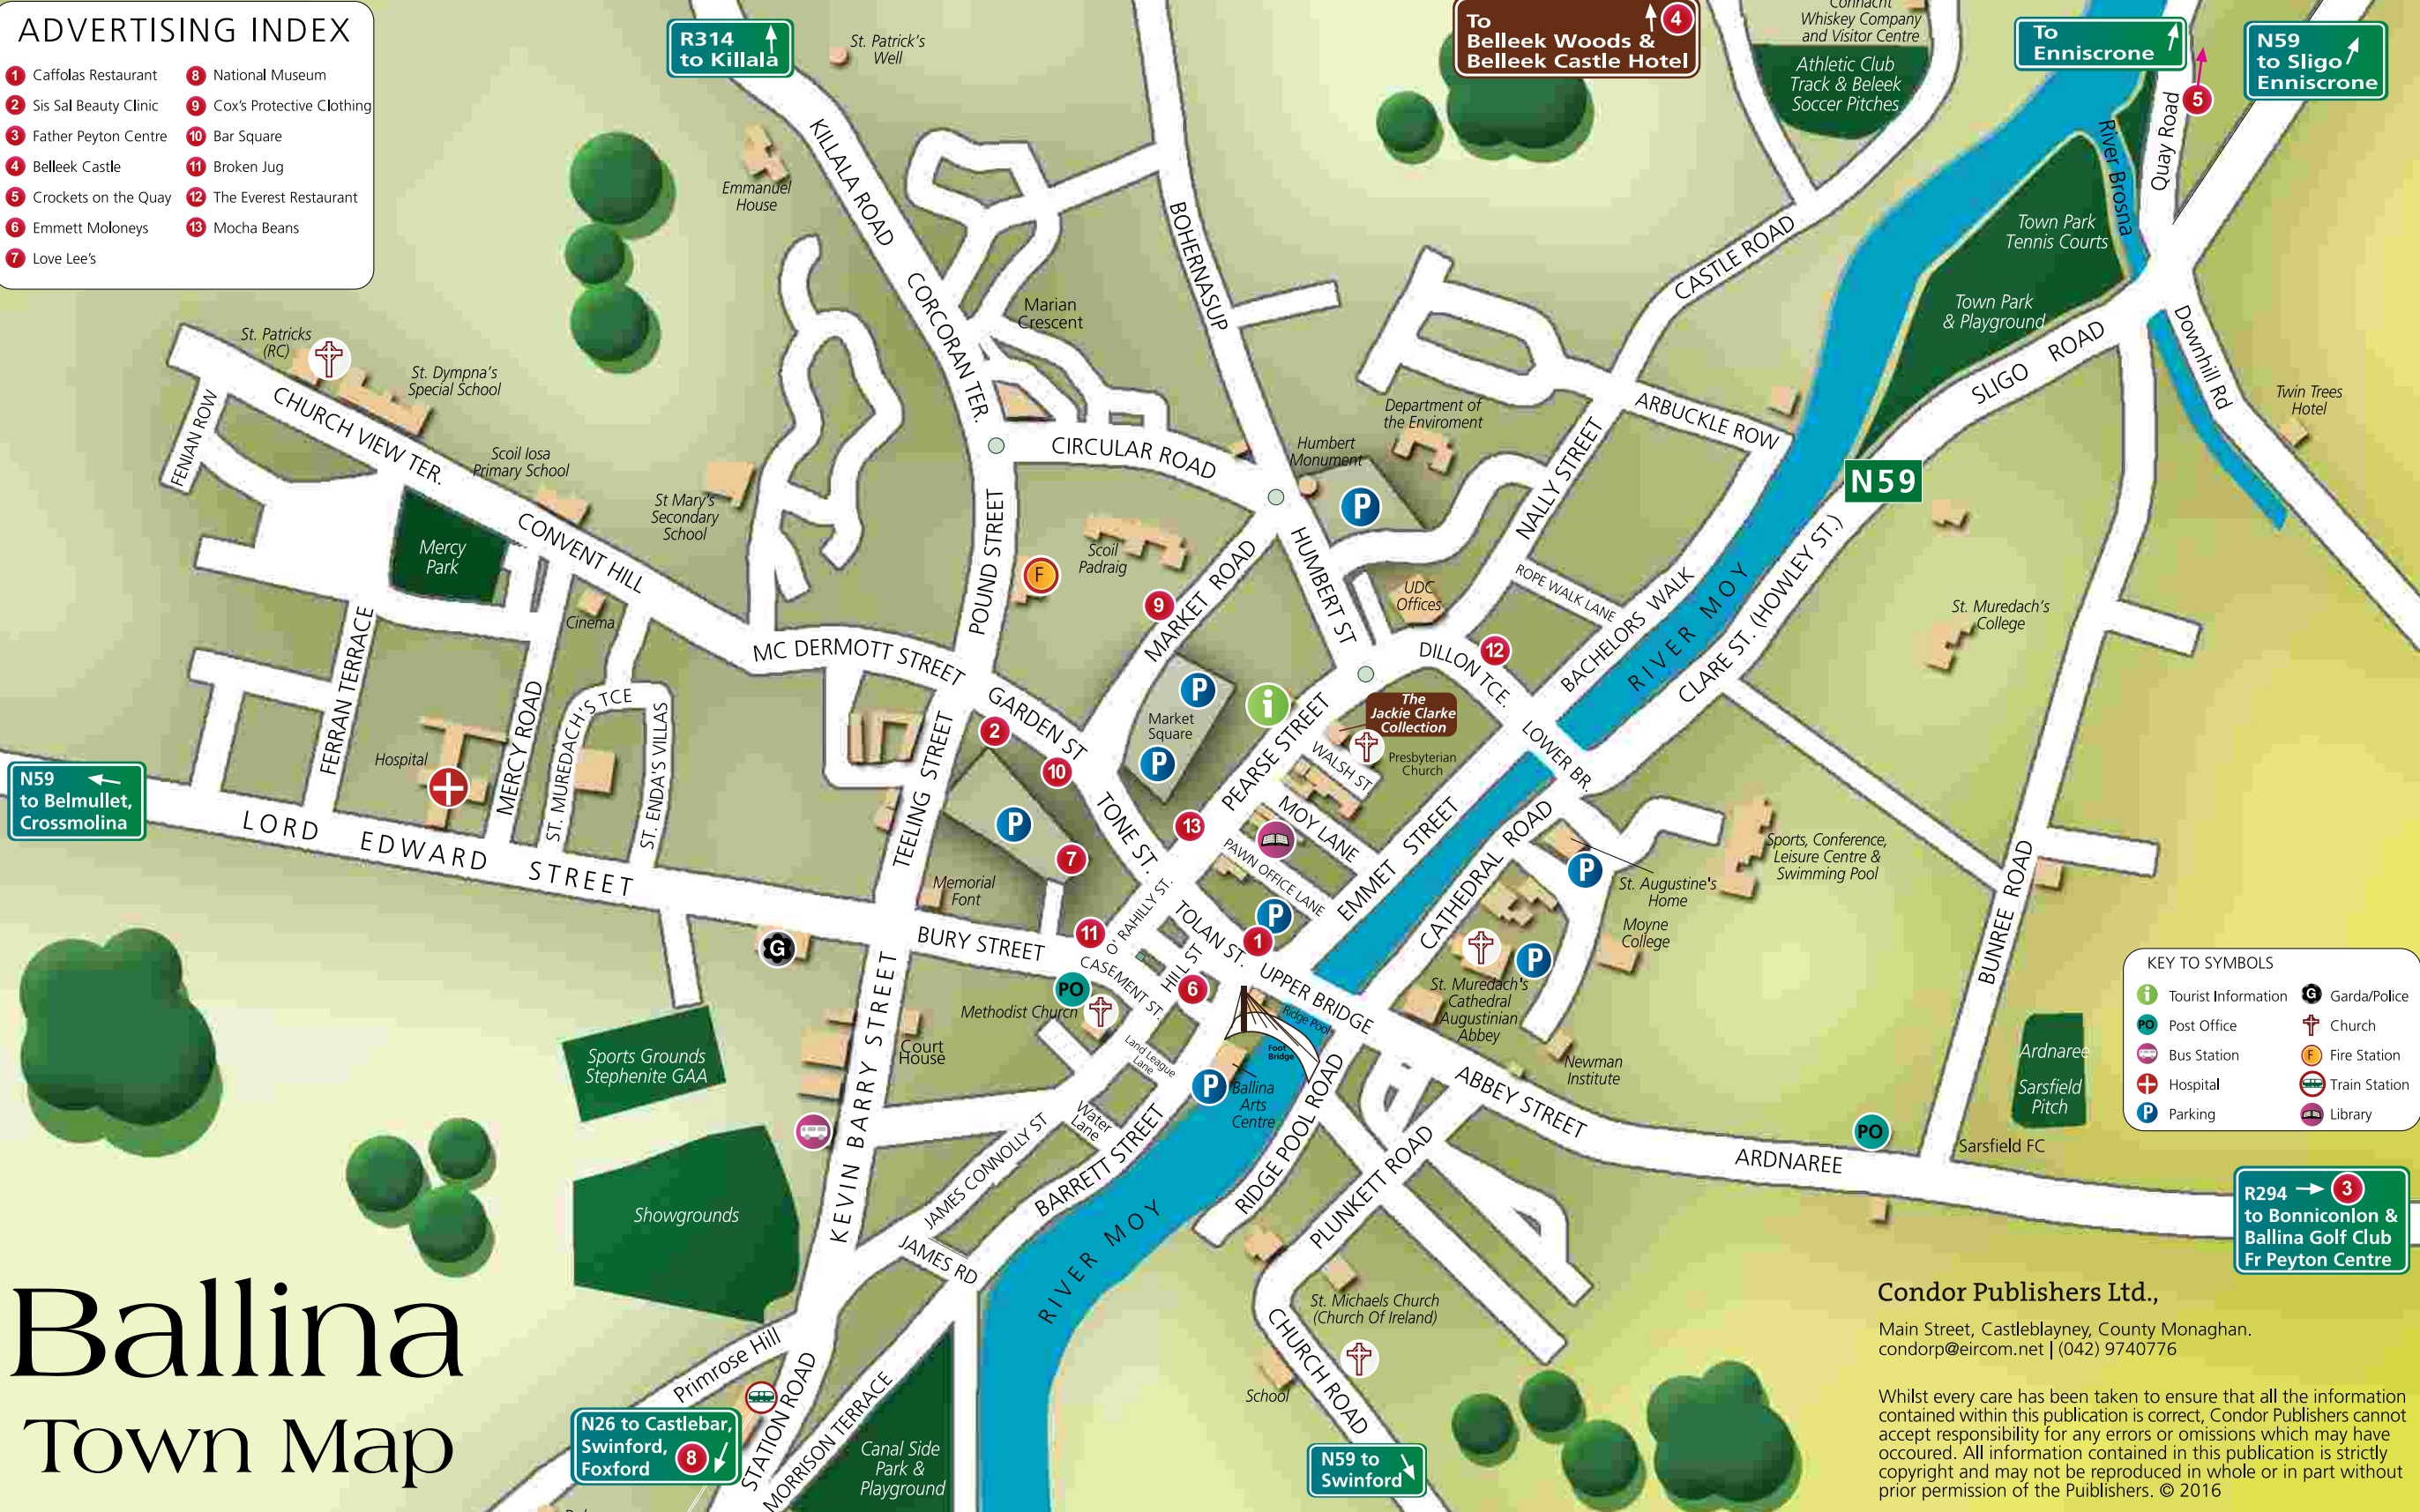

# ADVERTISING INDEX

- 1 Caffolas Restaurant
- 2 Sis Sal Beauty Clinic
- 3 Father Peyton Centre
- 4 Belleek Castle
- 5 Crockets on the Quay
- 6 Emmett Moloneys
- 7 Love Lee's
- 8 National Museum
- 9 Cox's Protective Clothing
- 10 Bar Square
- 11 Broken Jug
- 12 The Everest Restaurant
- 13 Mocha Beans

# Ballina Town Map

KEY TO SYMBOLS

	Tourist Information		Garda/Police
	Post Office		Church
	Bus Station		Fire Station
	Hospital		Train Station
	Parking		Library

**Condor Publishers Ltd.,**  
 Main Street, Castleblayney, County Monaghan.  
 condorp@eircom.net | (042) 9740776