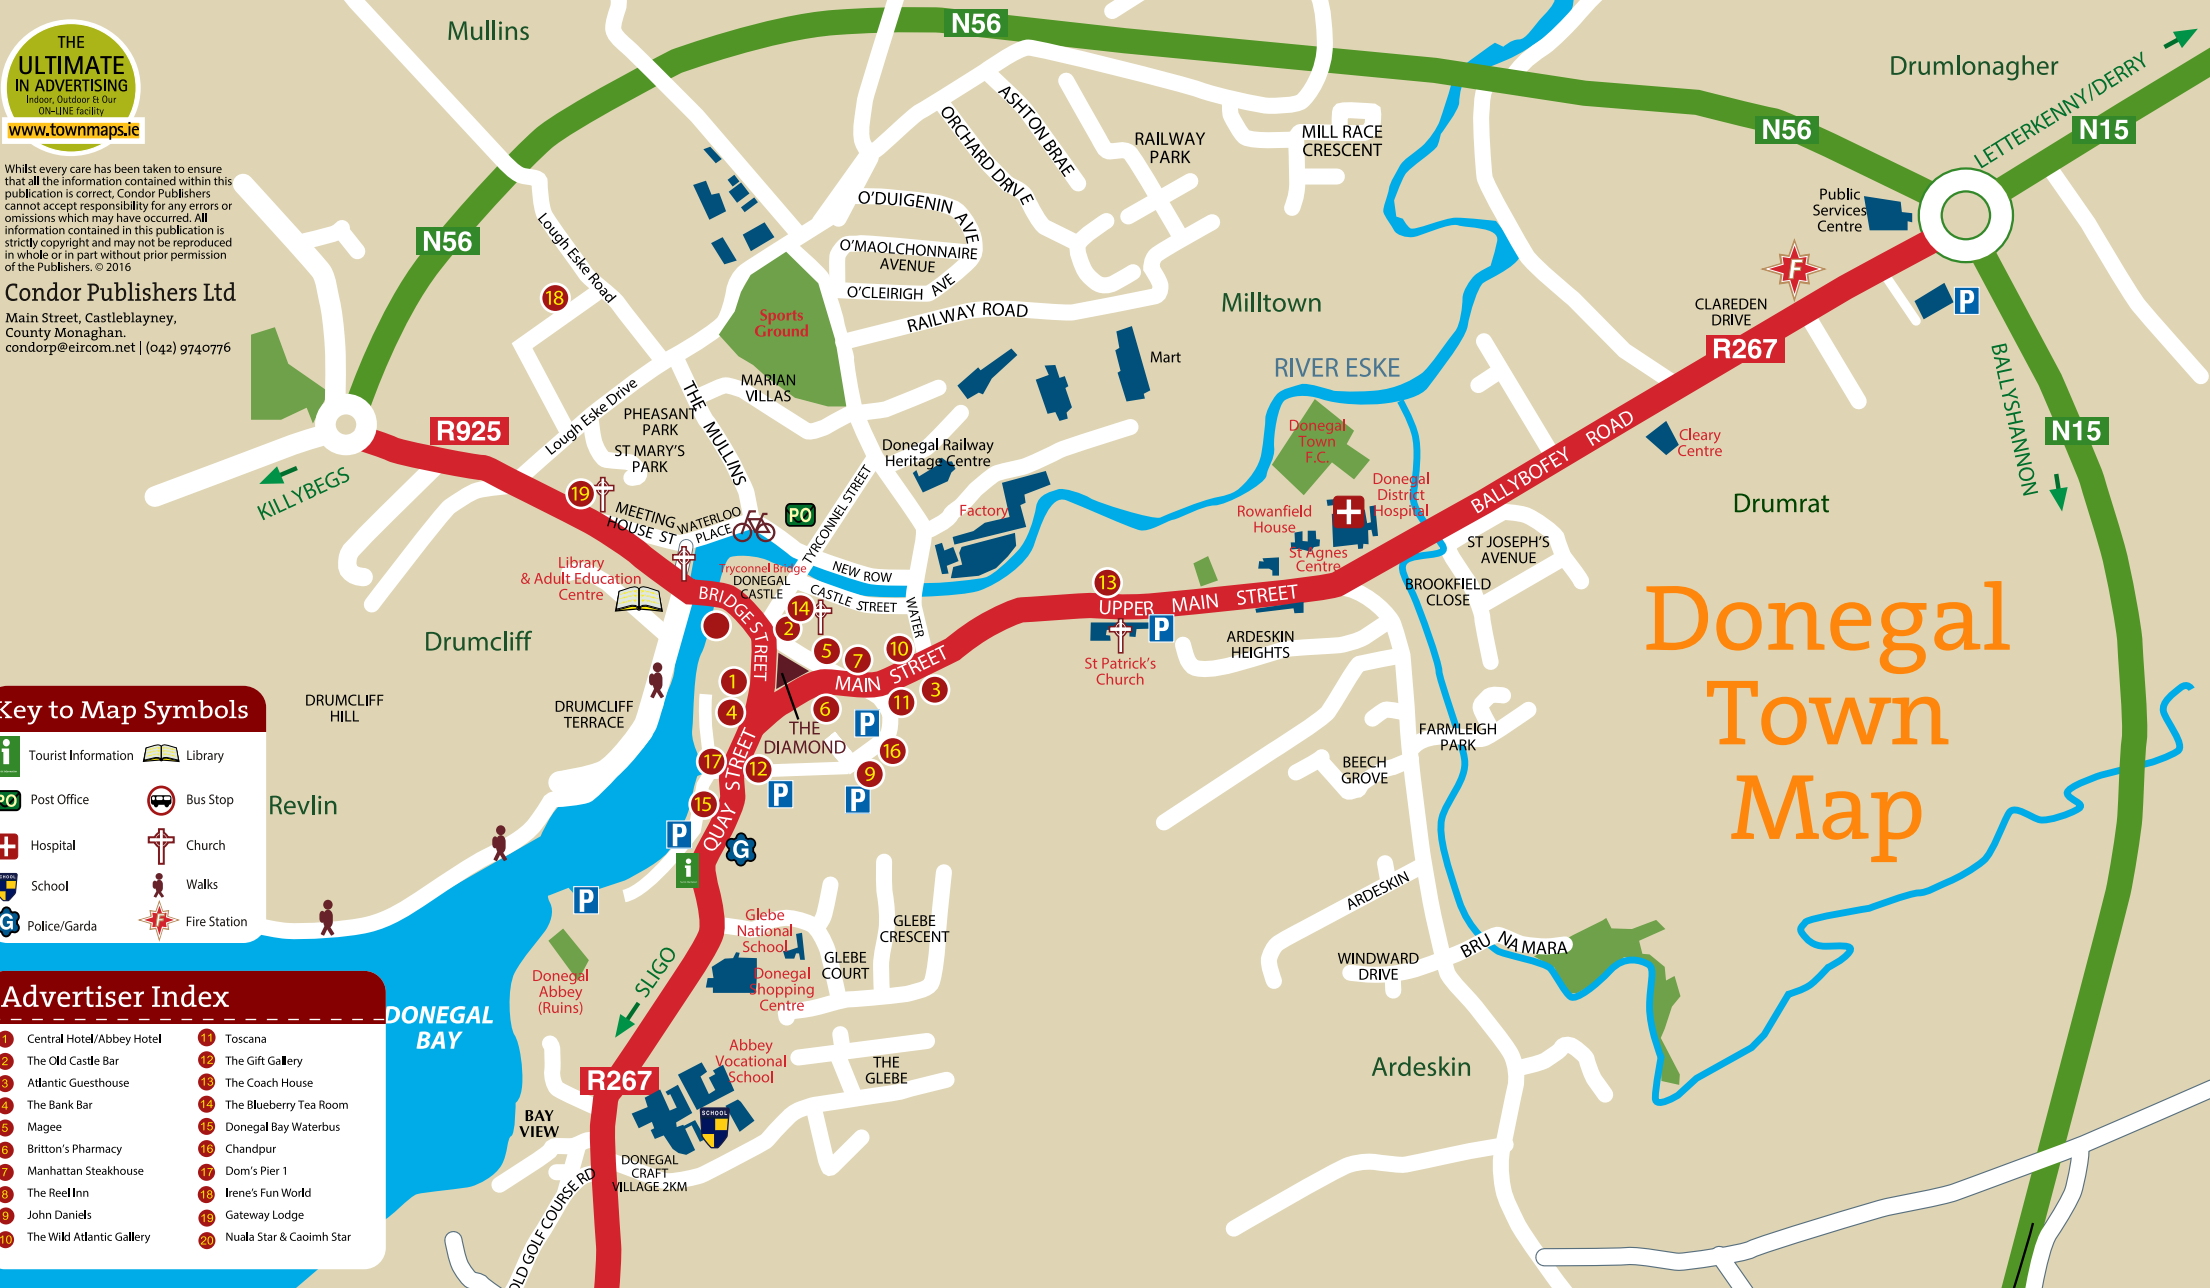

Condor Publishers Ltd
Main Street, Castleblayney,
County Monaghan.
condorp@eircom.net | (042) 9740776

Key to Map Symbols

- Tourist Information
- Library
- Post Office
- Bus Stop
- Hospital
- Church
- School
- Walks
- Police/Garda
- Fire Station

Advertiser Index

1 Central Hotel/Abbey Hotel	11 Toscana
2 The Old Castle Bar	12 The Gift Gallery
3 Atlantic Guesthouse	13 The Coach House
4 The Bank Bar	14 The Blueberry Tea Room
5 Magee	15 Donegal Bay Waterbus
6 Britton's Pharmacy	16 Chandpur
7 Manhattan Steakhouse	17 Dom's Pier 1
8 The Reel Inn	18 Irene's Fun World
9 John Daniels	19 Gateway Lodge
10 The Wild Atlantic Gallery	20 Nuala Star & Caoimh Star

Donegal Town Map