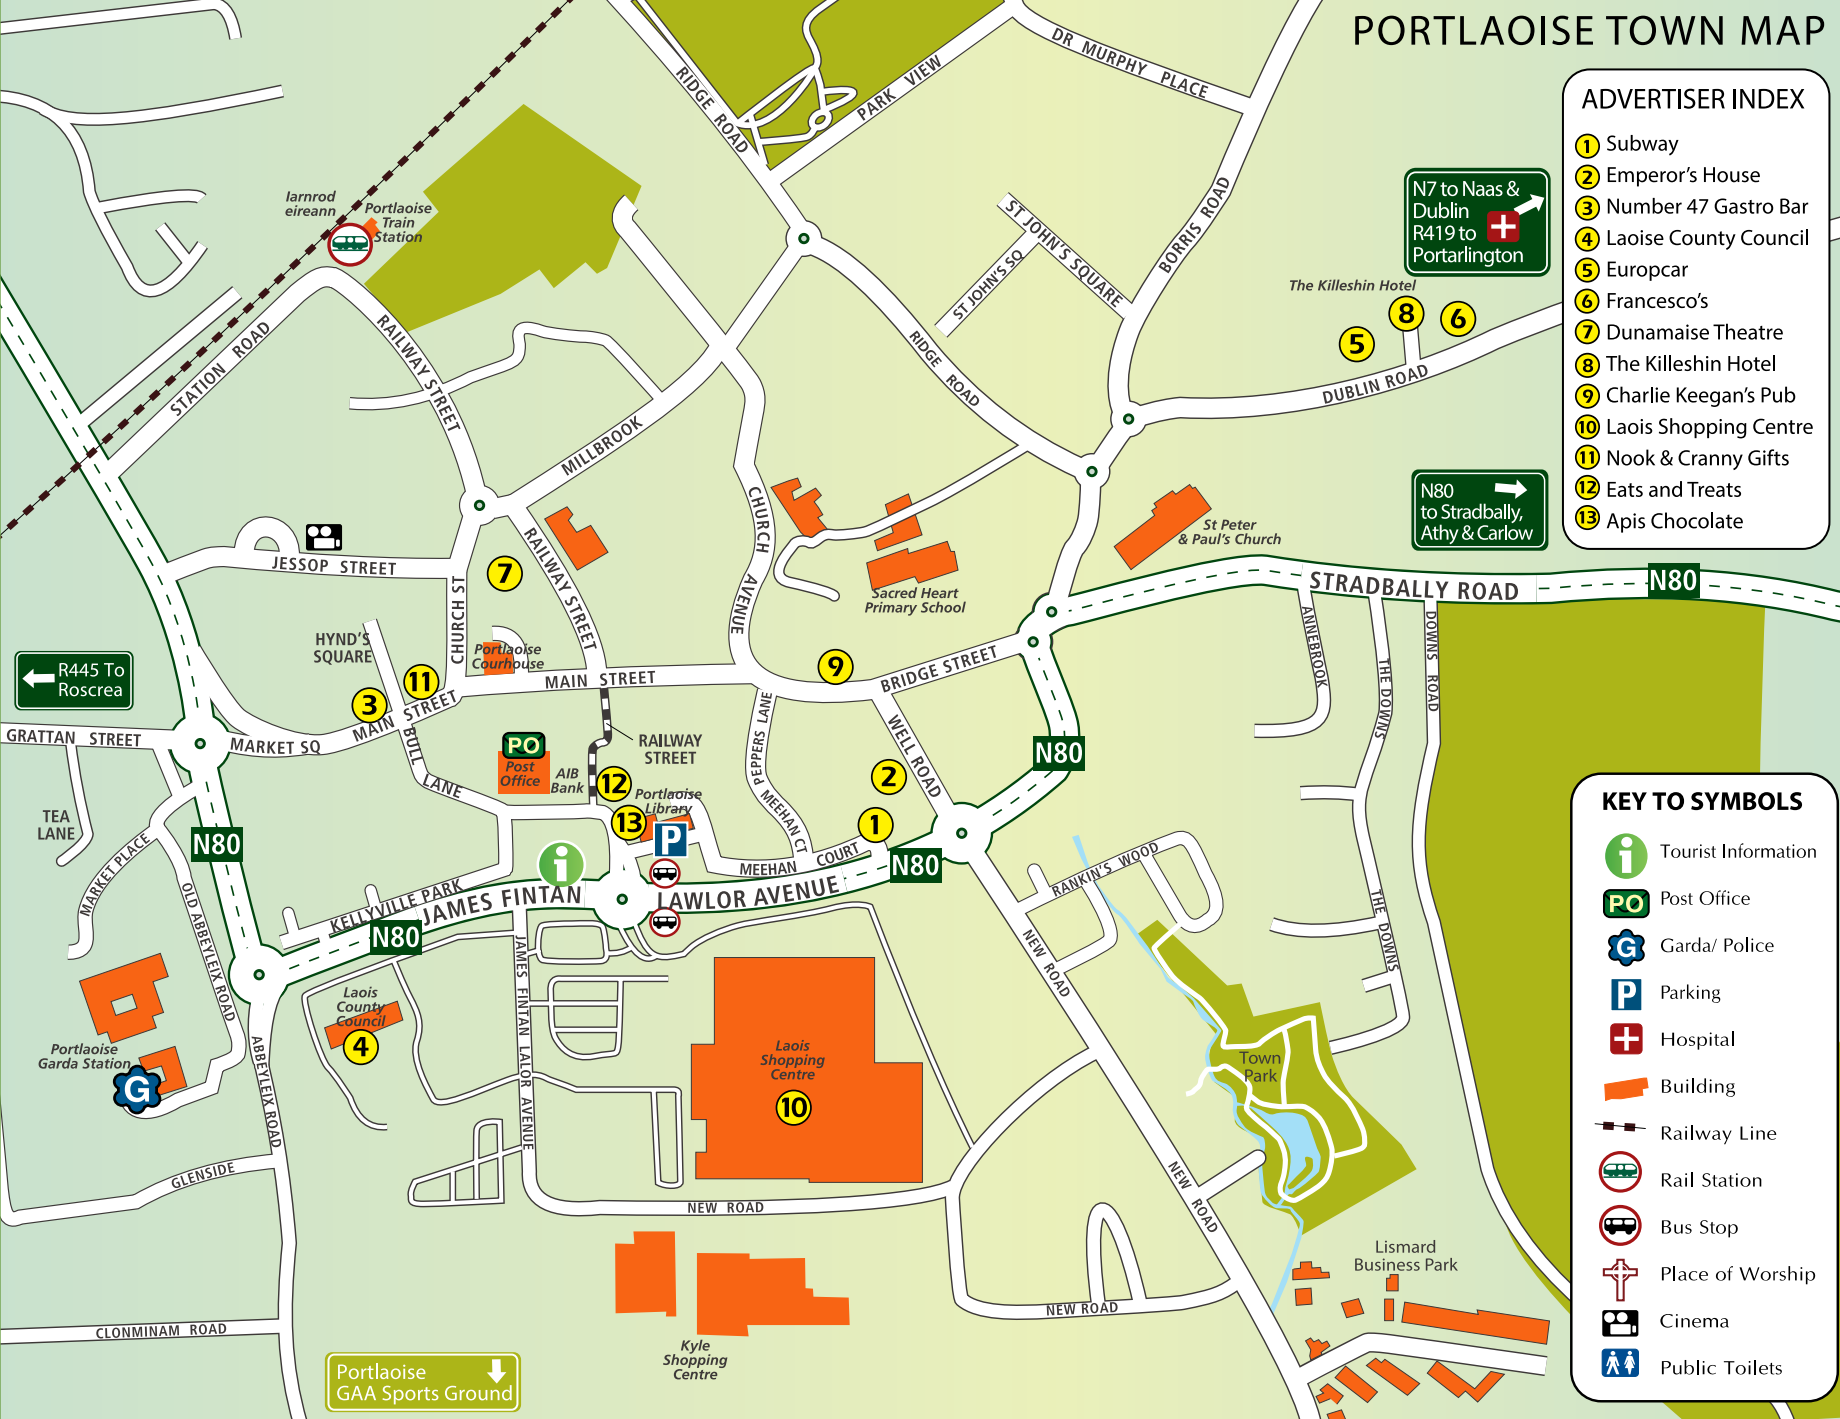

PORTLAOISE TOWN MAP

ADVERTISER INDEX

- 1 Subway
- 2 Emperor's House
- 3 Number 47 Gastro Bar
- 4 Laois County Council
- 5 Europcar
- 6 Francesco's
- 7 Dunamais Theatre
- 8 The Killishin Hotel
- 9 Charlie Keegan's Pub
- 10 Laois Shopping Centre
- 11 Nook & Cranny Gifts
- 12 Eats and Treats
- 13 Apis Chocolate

N7 to Naas & Dublin
R419 to Portarlinton

N80 to Stradbally, Athy & Carlow

KEY TO SYMBOLS

- Tourist Information
- Post Office
- Garda/Police
- Parking
- Hospital
- Building
- Railway Line
- Rail Station
- Bus Stop
- Place of Worship
- Cinema
- Public Toilets

R445 To Roscrea

Portlaoise GAA Sports Ground