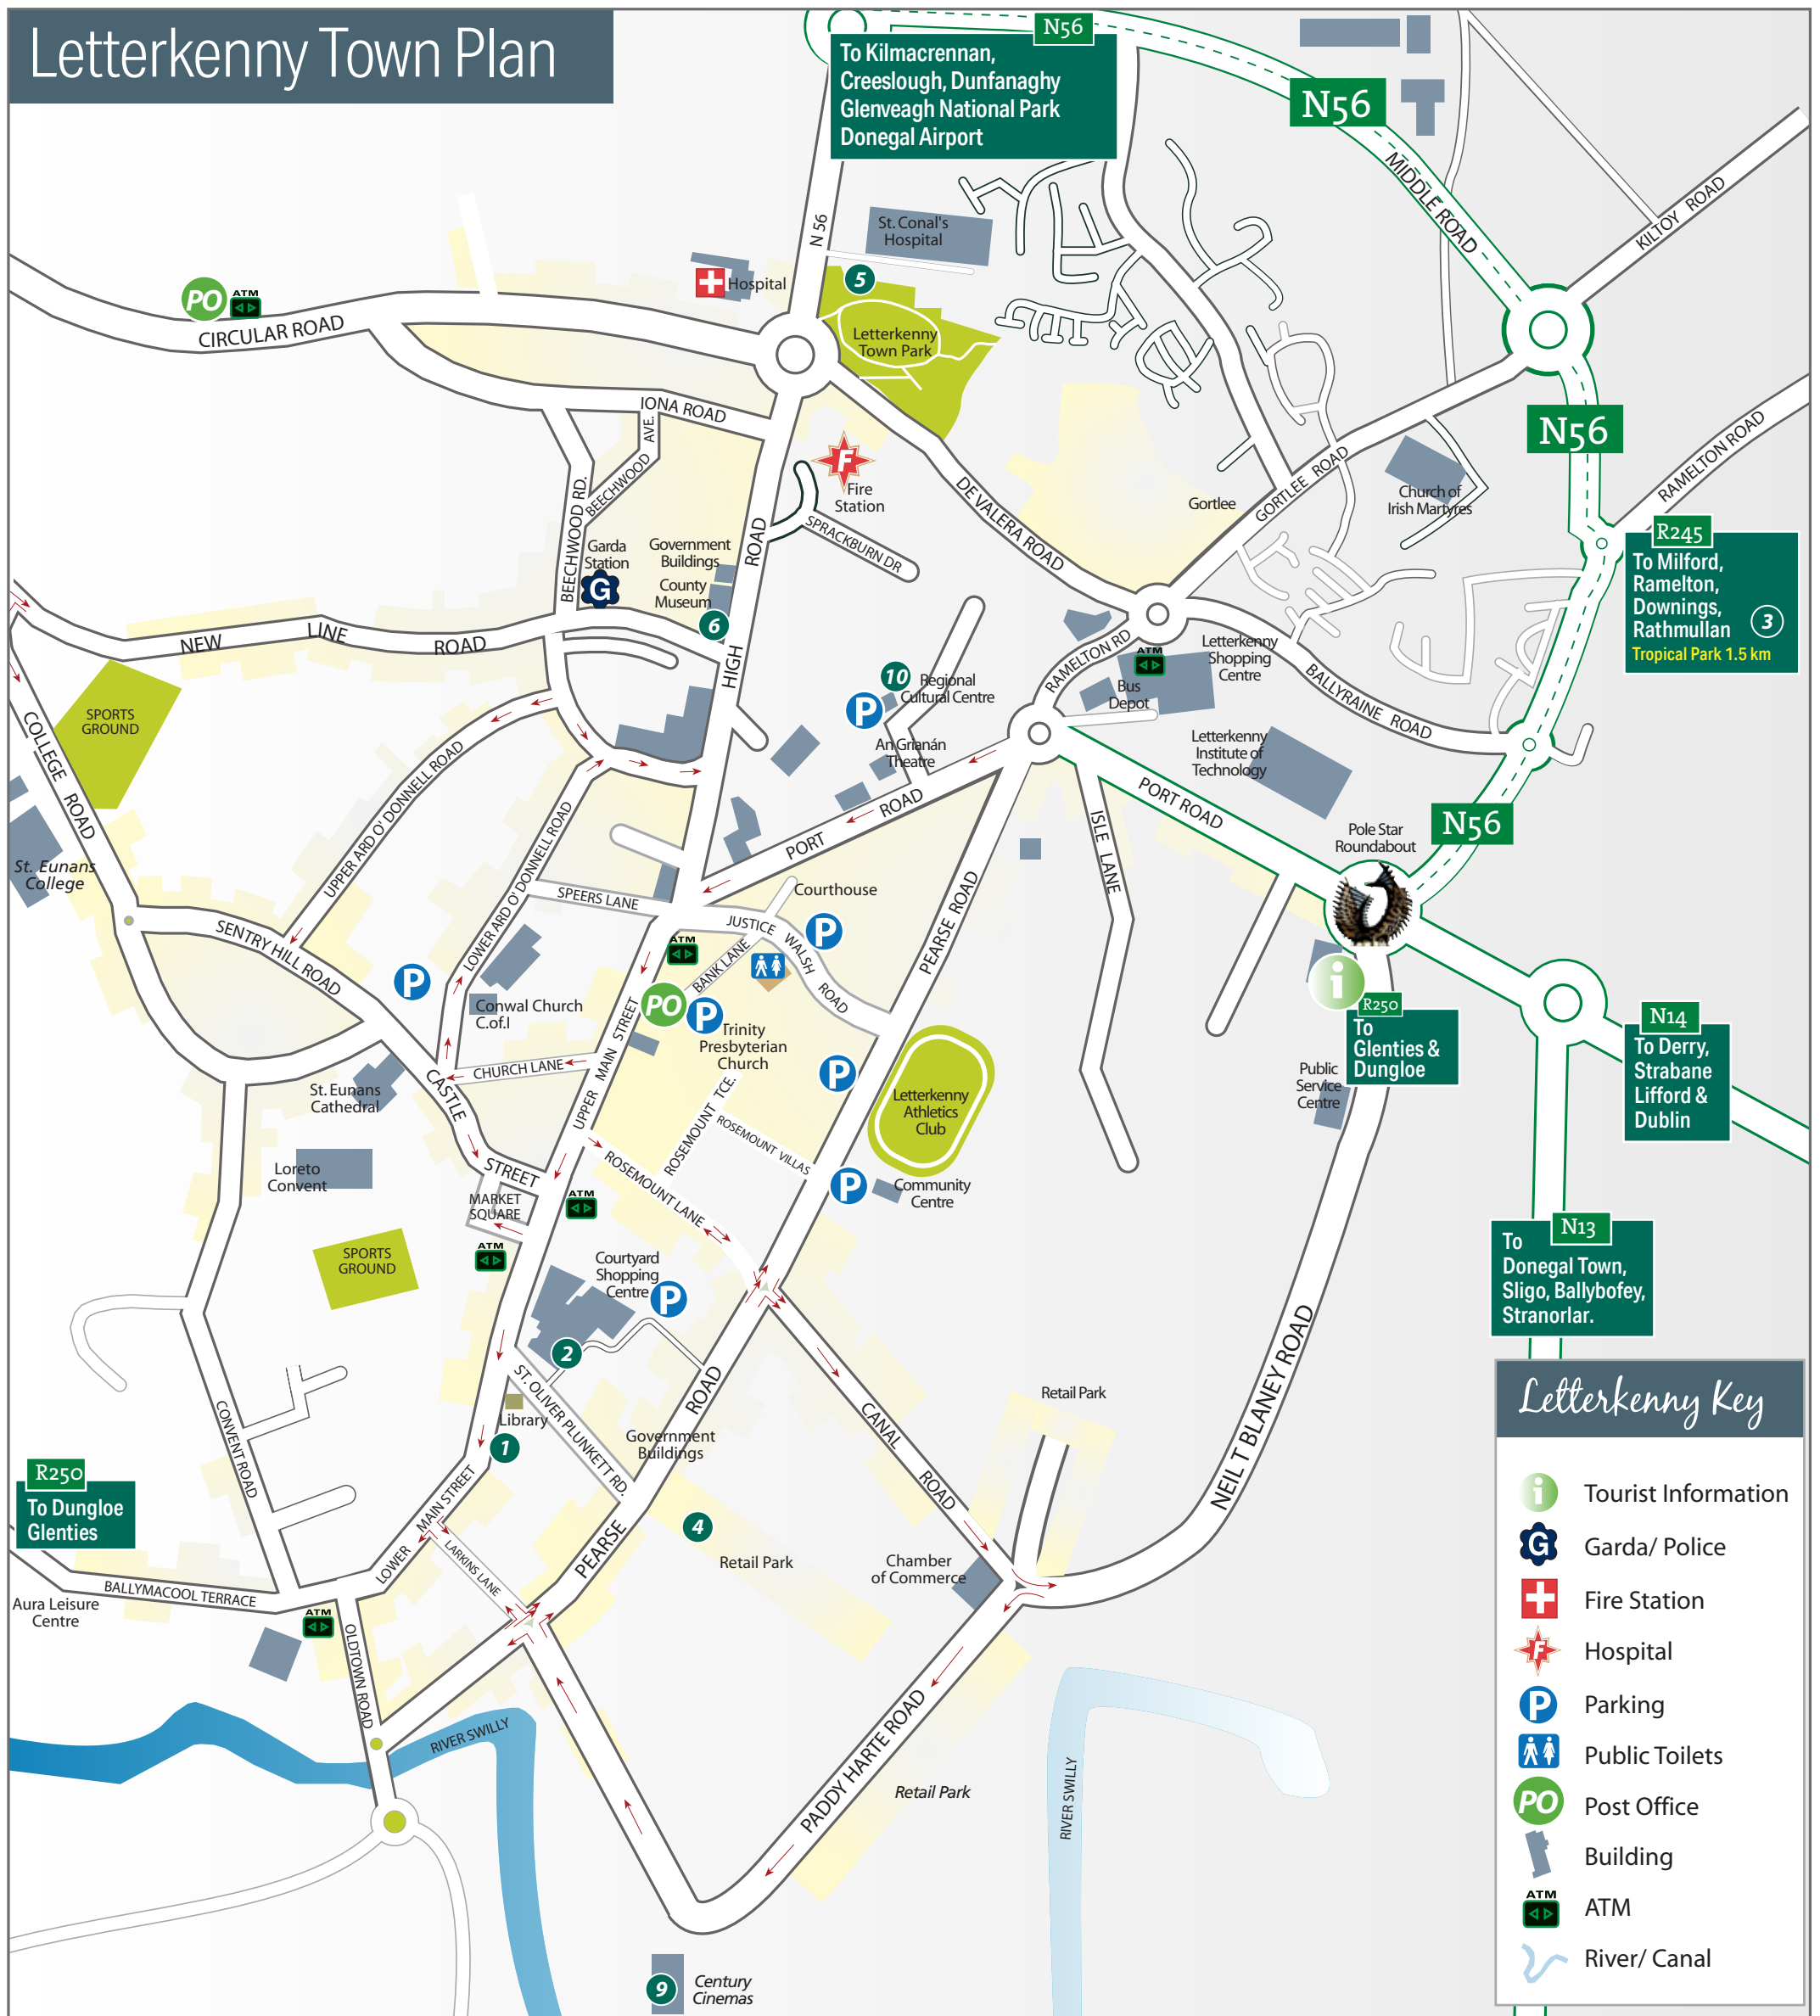

# Letterkenny Town Plan

**N56**  
To Kilmacrennan,  
Creeslough, Dunfanaghy  
Glenveagh National Park  
Donegal Airport

**R245**  
To Milford,  
Ramelton,  
Downings,  
Rathmullan  
Tropical Park 1.5 km

**R250**  
To Glenties &  
Dungloe

**N14**  
To Derry,  
Strabane  
Lifford &  
Dublin

**N13**  
To Donegal Town,  
Sligo, Ballybofey,  
Stranorlar.

**R250**  
To Dungloe  
Glenties

### Letterkenny Key

- Tourist Information
- Garda/ Police
- Fire Station
- Hospital
- Parking
- Public Toilets
- Post Office
- Building
- ATM
- River/ Canal

**9** Century  
Cinemas