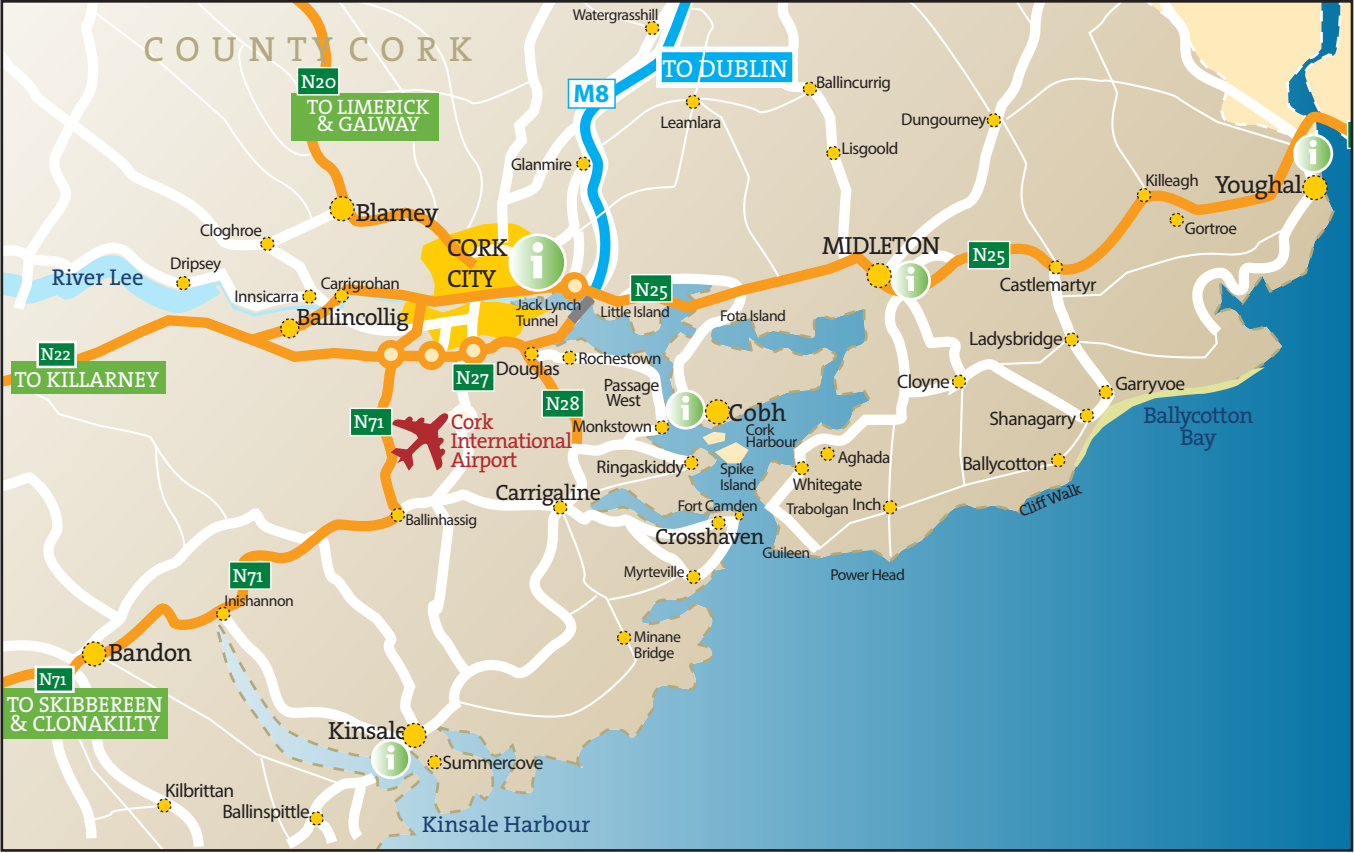

COUNTY CORK

N20
TO LIMERICK & GALWAY

M8
TO DUBLIN

N22
TO KILLARNEY

N25

N71

N27

N28

N71

N71
TO SKIBBEREEN & CLONAKILTY

COUNTY CORK

River Lee

CORK CITY

MIDDLETON

Cork International Airport

Cobh

Carrigaline

Crosshaven

Kinsale

Kinsale Harbour

Ballycotton Bay

Youghal

Blarney

Ballincollig

Douglas

Rochestown

Passage West

Monkstown

Ringaskiddy

Spike Island

Whitegate

Trabolan Inch

Guileen

Power Head

Myrteville

Minane Bridge

Inishannon

Bandon

Kilbrittan

Ballinspittle

Summercove

Glanmire

Ballincurrig

Dungourney

Lisgoold

Killeagh

Gortroe

Castlemartyr

Ladysbridge

Shanagarry

Garryvoe

Ballycotton

Cliff Walk

Watergrasshill

Leamlara

Jack Lynch Tunnel

Little Island

Fota Island

Cloyne

Shanagarry

Ballycotton

Whitegate

Trabolan Inch

Guileen

Power Head

Myrteville

Minane Bridge

Inishannon

Bandon

Kilbrittan

Ballinspittle

Summercove

Glanmire

Ballincurrig

Dungourney

Lisgoold

Killeagh

Gortroe

Castlemartyr

Ladysbridge

Shanagarry

Garryvoe

Ballycotton

Cliff Walk

Watergrasshill

Leamlara

Jack Lynch Tunnel

Little Island

Fota Island

Cloyne

Shanagarry

Ballycotton

Whitegate

Trabolan Inch

Guileen

Power Head

Myrteville

Minane Bridge

Inishannon

Bandon

Kilbrittan

Ballinspittle

Summercove