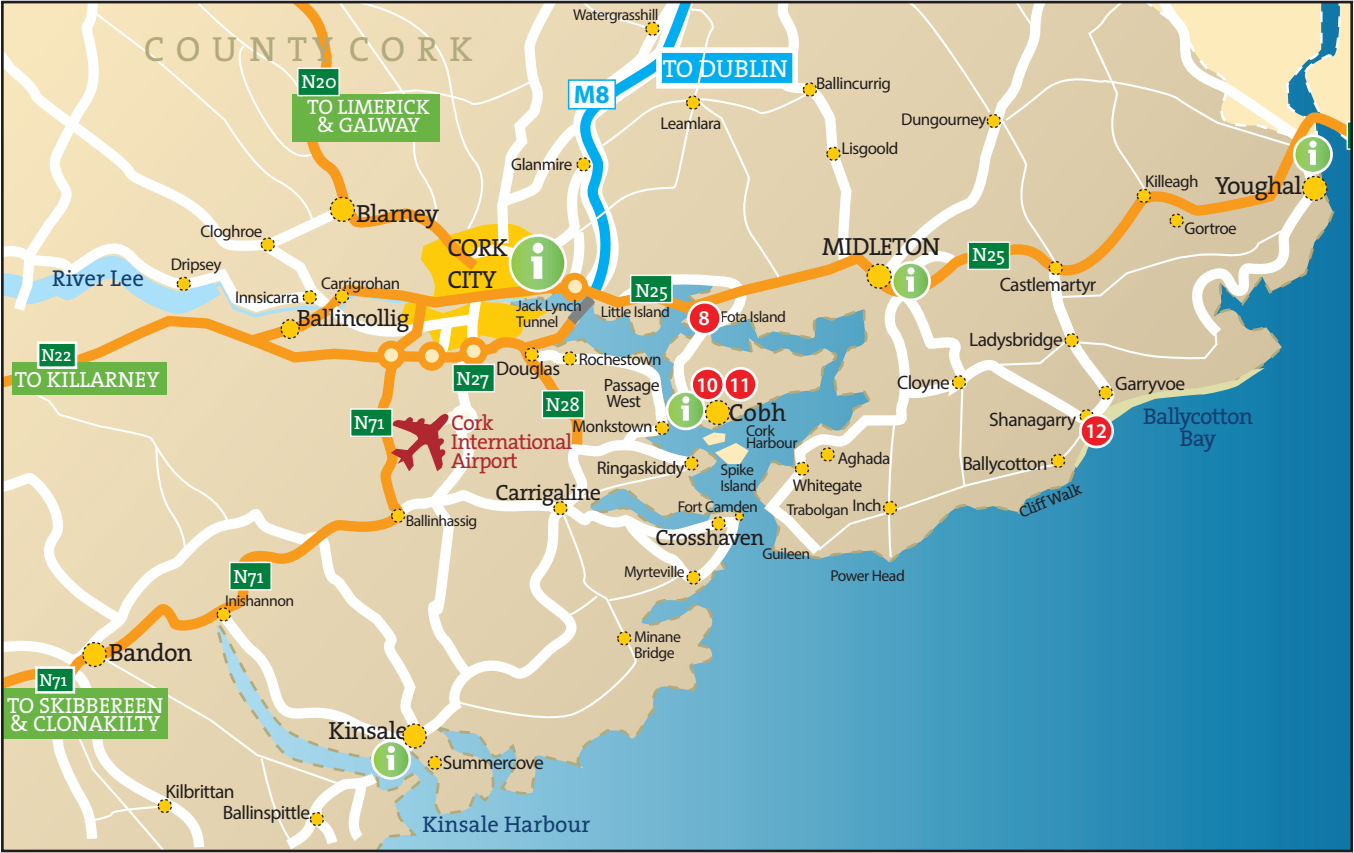

COUNTY CORK

N20
TO LIMERICK & GALWAY

M8
TO DUBLIN

N22
TO KILLARNEY

N25

N71

N27

N28

Kinsale

Kinsale Harbour

River Lee

Ballycotton Bay

Youghal

Blarney

Leamlara

Dungourney

Carrigrohan

Jack Lynch Tunnel

Little Island

Fota Island

Castlemartyr

Ladysbridge

Cloyne

Garryvoe

Spike Island

Aghada

Whitegate

Trabolgan Inch

Guileen

Power Head

Myrteville

Minane Bridge