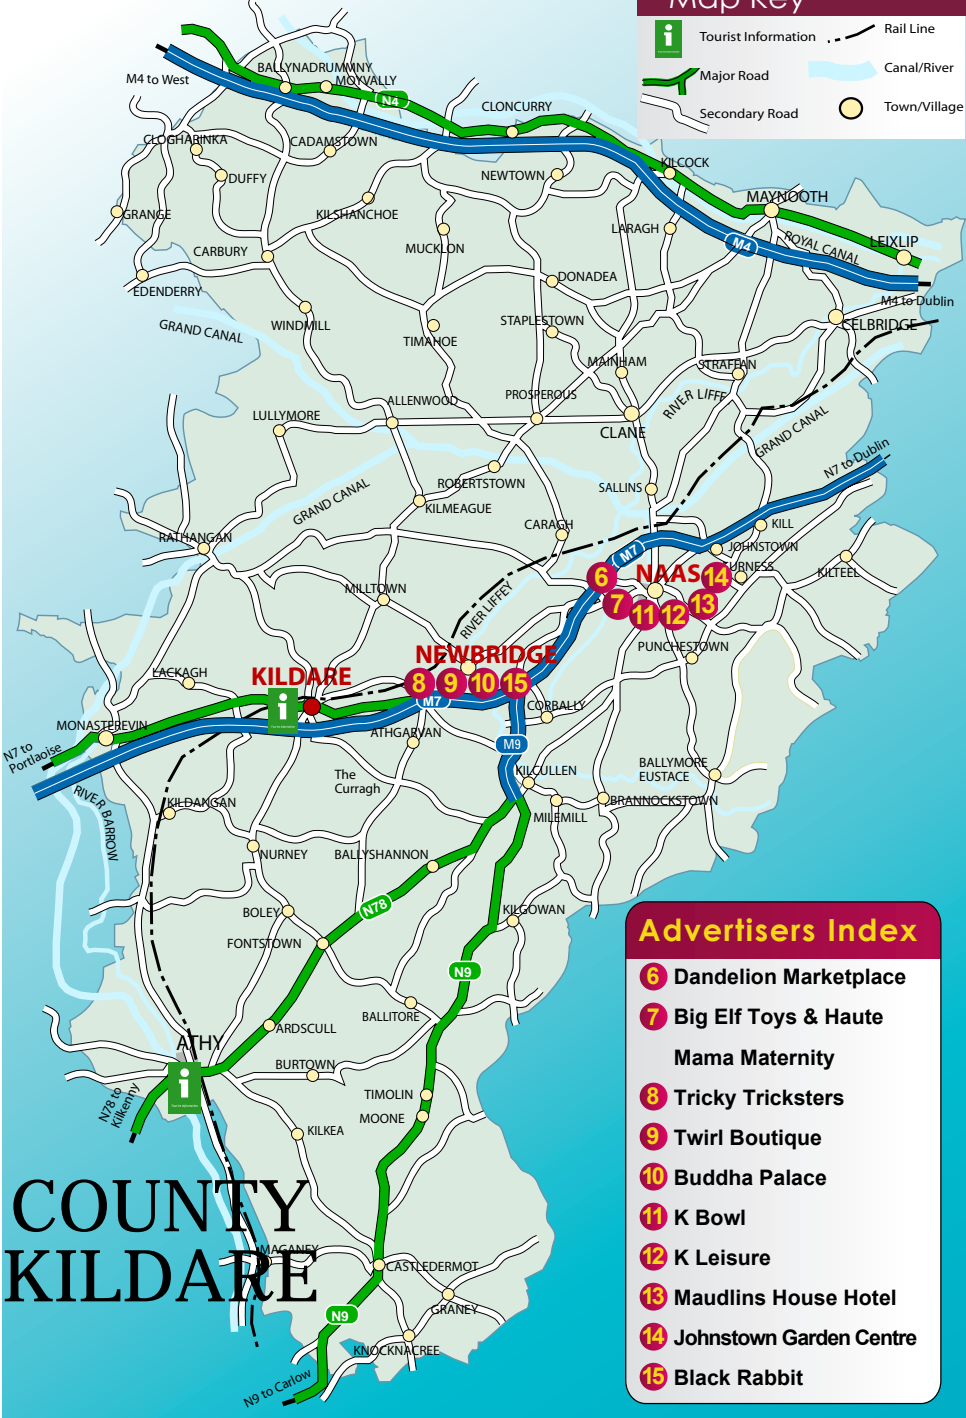

Map Key

-  Tourist Information
-  Rail Line
-  Major Road
-  Canal/River
-  Secondary Road
-  Town/Village

Advertisers Index

- 6** Dandelion Marketplace
- 7** Big Elf Toys & Haute
Mama Maternity
- 8** Tricky Tricksters
- 9** Twirl Boutique
- 10** Buddha Palace
- 11** K Bowl
- 12** K Leisure
- 13** Maudlins House Hotel
- 14** Johnstown Garden Centre
- 15** Black Rabbit

COUNTY KILDARE