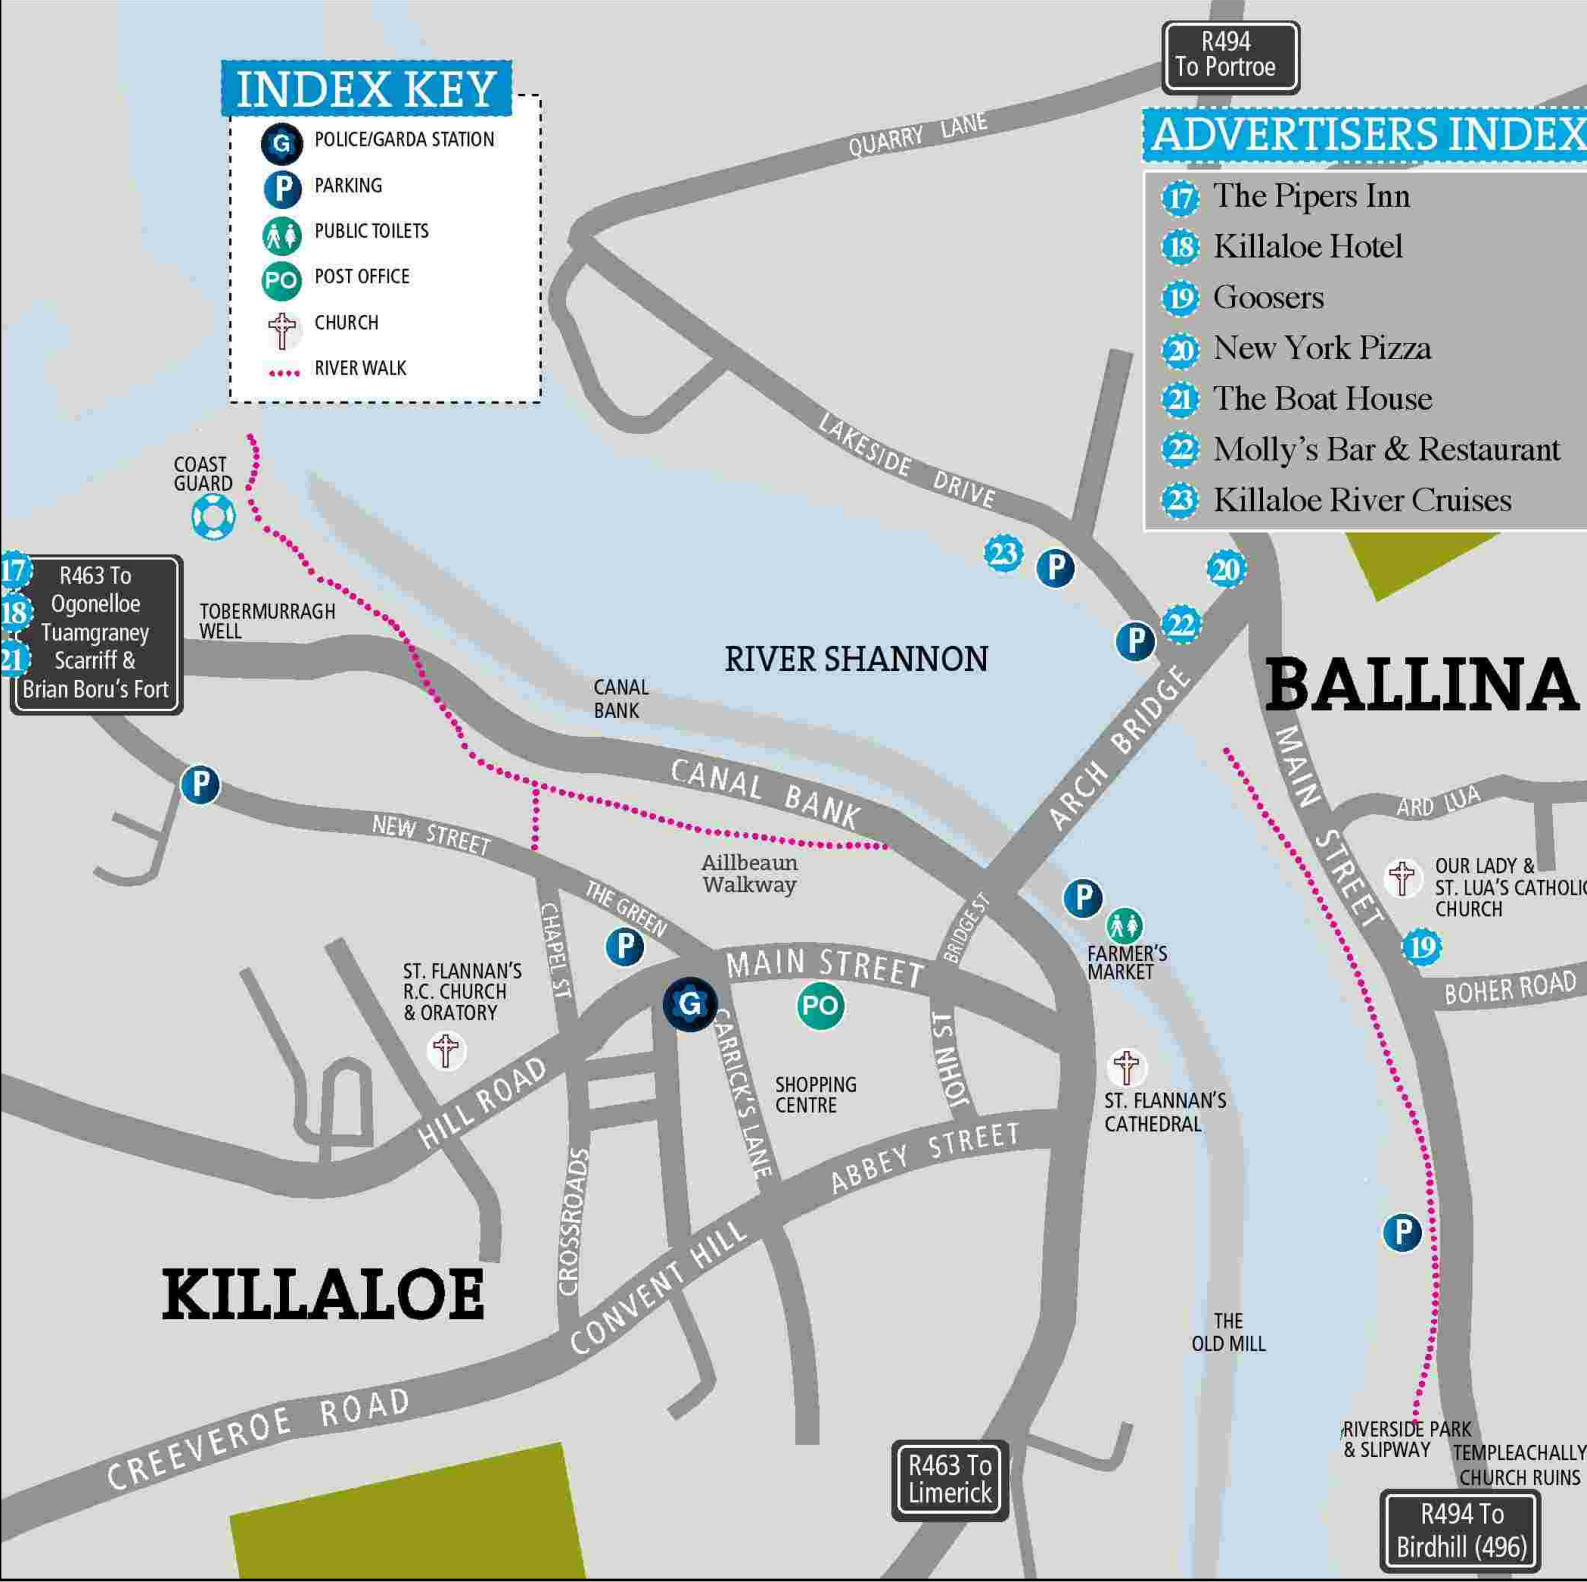

# INDEX KEY

-  POLICE/GARDA STATION
-  PARKING
-  PUBLIC TOILETS
-  POST OFFICE
-  CHURCH
-  RIVER WALK

R494  
To Portroe

# ADVERTISERS INDEX

-  17 The Pipers Inn
-  18 Killaloe Hotel
-  19 Goosers
-  20 New York Pizza
-  21 The Boat House
-  22 Molly's Bar & Restaurant
-  23 Killaloe River Cruises

17 R463 To  
18 Ogonelloe  
21 Tuamgraney  
Scarriff &  
Brian Boru's Fort

# BALLINA

# KILLALOE

R463 To  
Limerick

R494 To  
Birdhill (496)