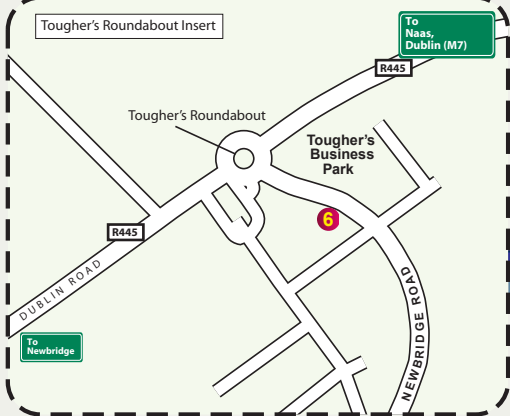

NEWBRIDGE Town Map

R445
Naas, Dublin (N7)
Tougher's Business Pk

- ### Advertisers Index
- 1 PePe Carlo Rest.
 - 2 Paprika Pizza
 - 3 Twirl Boutique
 - 4 Alek's Rest. & Coffee Shop
 - 5 Proper Pizza
 - 6 Tricky Tricksters
 - 7 Buddha Palace
 - 8 Black Rabbit

Key to Map

Parking	Post Office
Garda / Police	Building
Fire Station	Health Centre
River / Canal	Schools
Public Toilets	Train Station

N7 to Portlaoise, Kildare
Monasterevin
Athy, Carlow