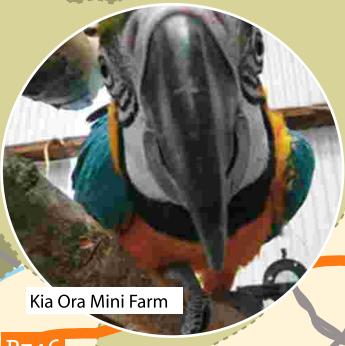

Advertisers Key

- 1 Malocca's Fine Foods
- 4 MGA Diner & Take Away
- 5 Secret Valley
- 6 Kennedy Homestead
- 8 Kia Ora Mini Farm
- 14 The Slaney Language Centre
- 16 Dunbrody Famine Ship
- 17 Country Coaches

Kia Ora Mini Farm

Amazing beaches

Hook Lighthouse

Beautiful Kilmore Quay

WEXFORD